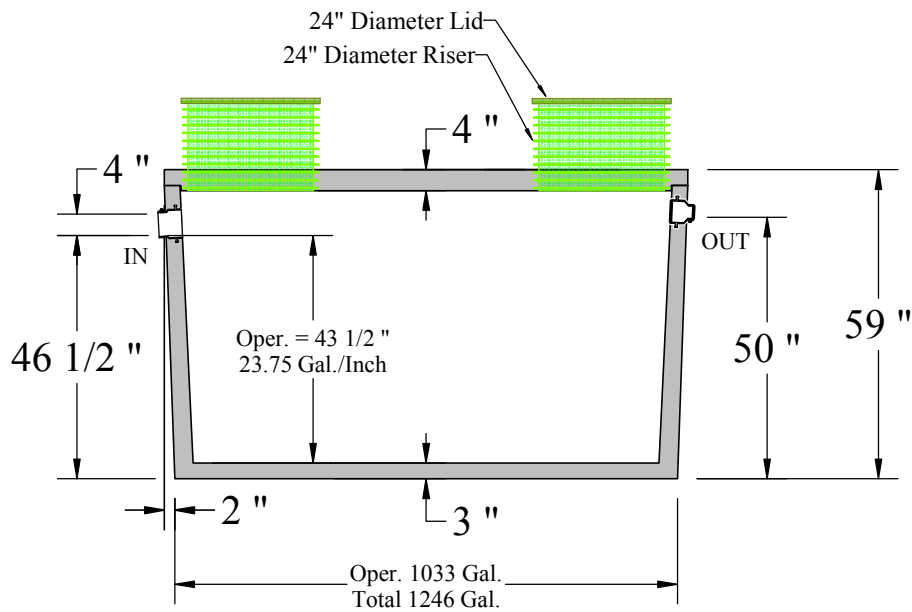

9200 lbs.

TOP VIEW

SIDE VIEW

BODE'S PRECAST, INC.
1861 East Pole Rd.
Everson, Wa. 98247
(360) 354-3912

1000 Gallon Pump Tank
With 2 Access Holes

Model Number: P1000-2A

Date Issued: