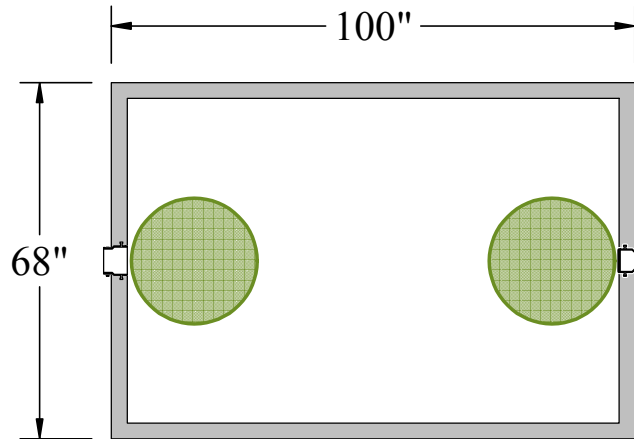

9200 lbs.

TOP VIEW

SIDE VIEW

BODE'S PRECAST, INC.
1861 East Pole Rd.
Everson, Wa. 98247
(360) 354-3912

1000 Gallon Pump Tank
With 2 Access Holes

Model Number: P1000-2A

Date Issued: