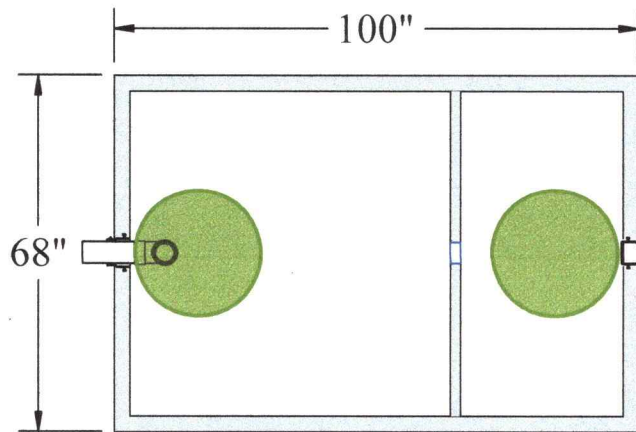

9200 lbs.

TOP VIEW

Very Important

SIDE VIEW

**LABEL:**  
**Oscar XO2 Pump**

**BODE'S PRECAST, INC.**  
1861 East Pole Rd.  
Everson, Wa. 98247  
(360) 354-3912

**Oscar XO2**  
**1000 Gallon Discharge Tank**