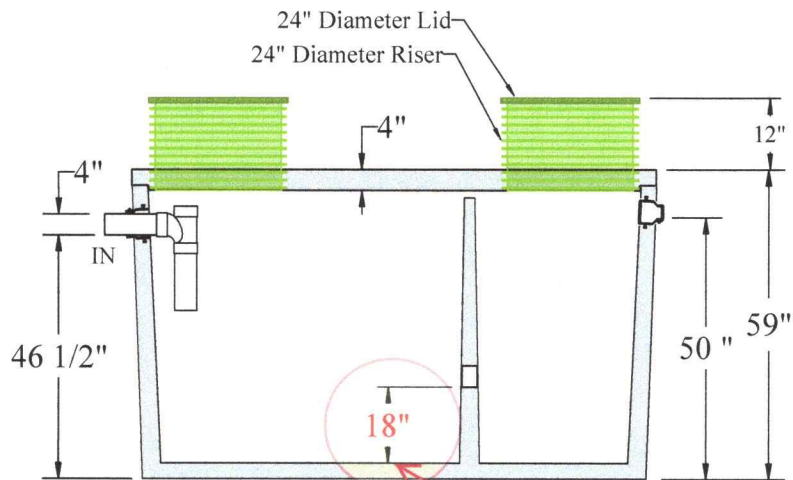

9200 lbs.

TOP VIEW

Very Important

SIDE VIEW

**LABEL:**  
**Oscar XO2 Pump**

**BODE'S PRECAST, INC.**  
1861 East Pole Rd.  
Everson, Wa. 98247  
(360) 354-3912

**Oscar XO2**  
**1000 Gallon Discharge Tank**