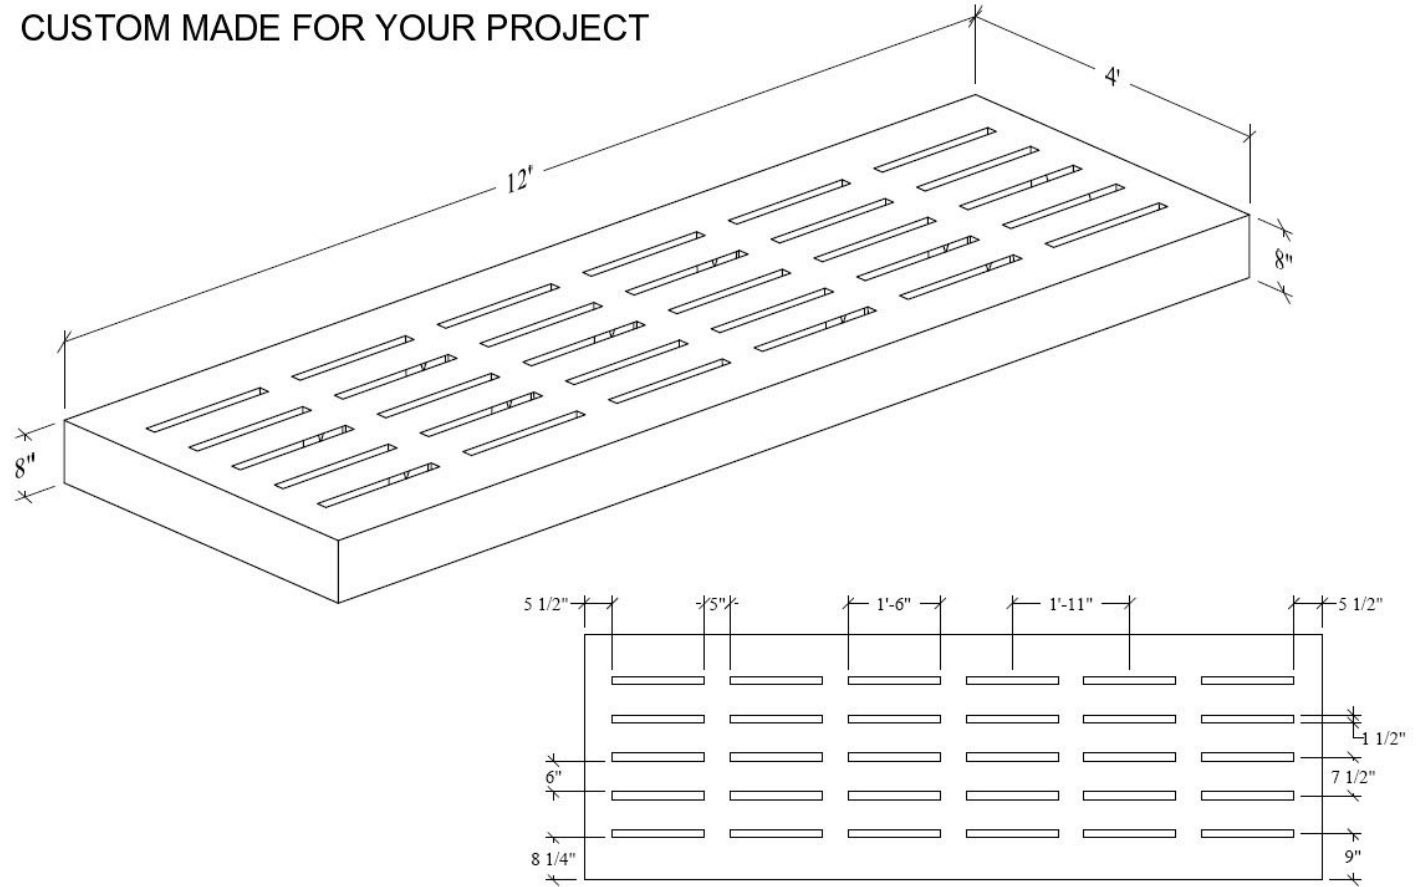

SLOTTED FLOORS

CUSTOM MADE FOR YOUR PROJECT

1861 E Pole Road, Everson, WA 98247-9614

360.354.3912

website: BodesPrecast.com