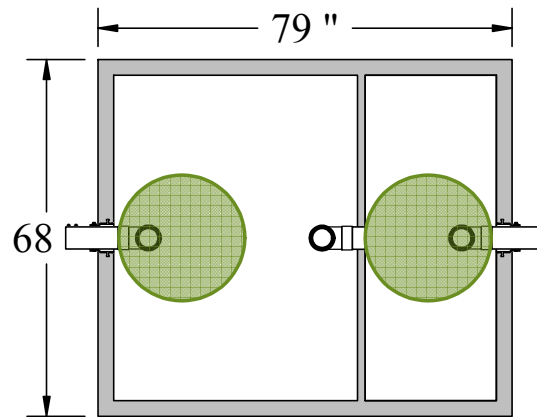

BODE'S
PRECAST CONCRETE

7900 lbs.

TOP VIEW

SIDE VIEW

BODE'S PRECAST, INC.
1861 East Pole Rd.
Everson, Wa. 98247
(360) 354-3912

750 Gallon Grease Interceptor
2 Chamber

Model Number: GI750-2

Date Issued: January 2013