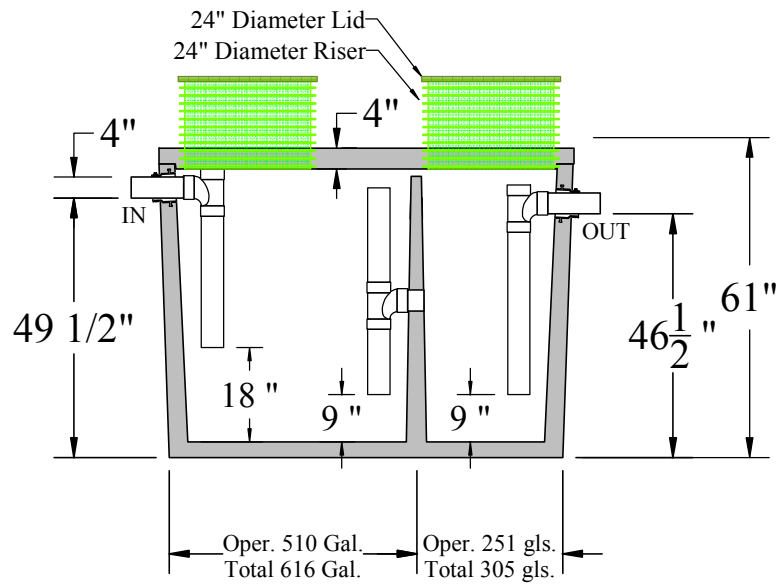

BODE'S
PRECAST CONCRETE

7900 lbs.

TOP VIEW

SIDE VIEW

BODE'S PRECAST, INC.
1861 East Pole Rd.
Everson, Wa. 98247
(360) 354-3912

750 Gallon Grease Interceptor
2 Chamber

Model Number: GI750-2

Date Issued: January 2013