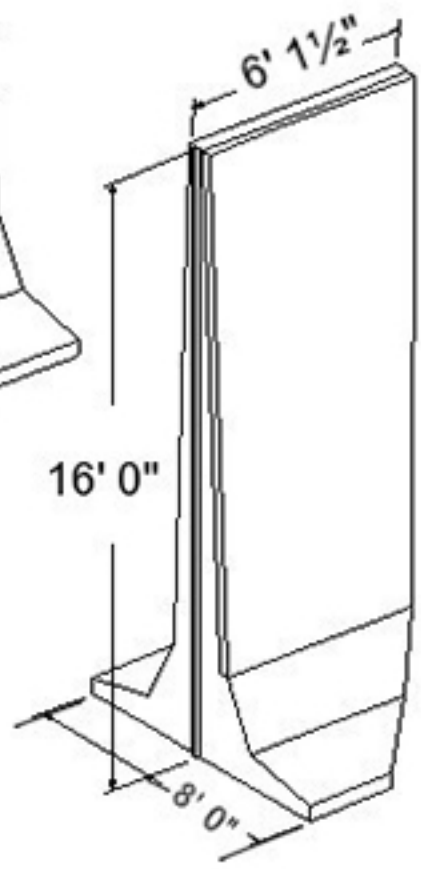

**16' T-Wall
Corner**

16' L-Wall

16' T-Wall

**16' T-Wall
Filler**

16' L & T Walls	SCALE:	REV. NO.
	DRAWN BY: ROH	DATE: 7-10-07
BODE'S PRECAST, INC. 1861 E Pole Rd., Everett WA 98247 360-354-3912		FILE: