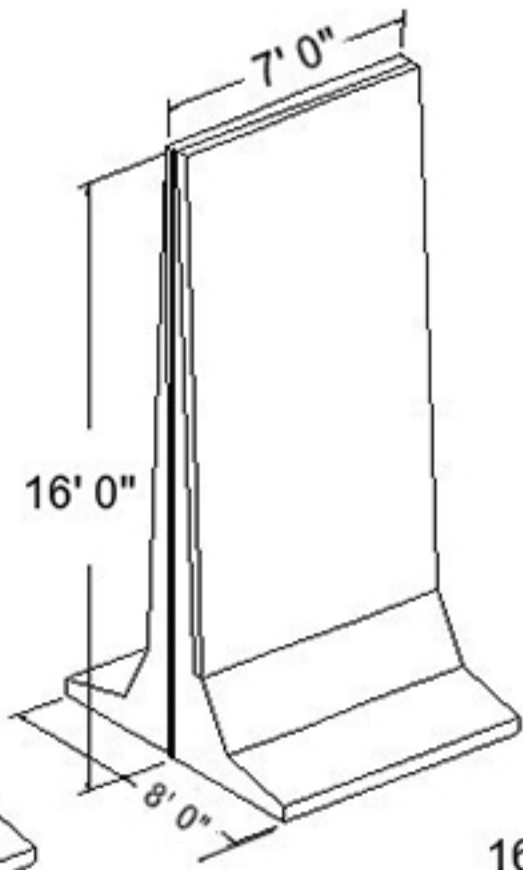

**16' T-Wall
Corner**

16' L-Wall

16' T-Wall

**16' T-Wall
Filler**

16' L & T Walls	SCALE:	REV. NO.
	DRAWN BY: ROH	DATE: 7-10-07
BODE'S PRECAST, INC. 1861 E Pole Rd., Everett WA 98247 360-354-3912		FILE: