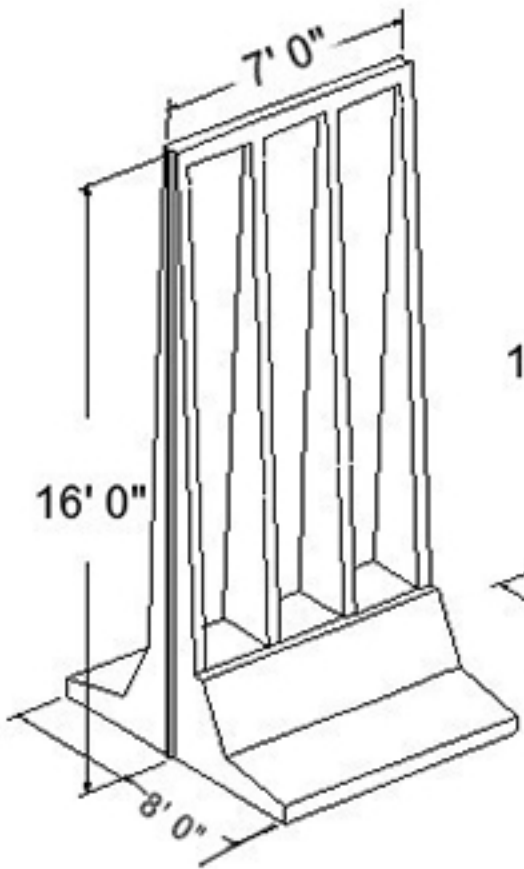

**16' T-Wall
Corner**

16' L-Wall

16' T-Wall

**16' T-Wall
Filler**

16' L & T Walls	SCALE:	REV. NO.
	DRAWN BY: ROH	DATE: 7-10-07
BODE'S PRECAST, INC. 1861 E Pole Rd., Everett WA 98247 360-354-3912		FILE: