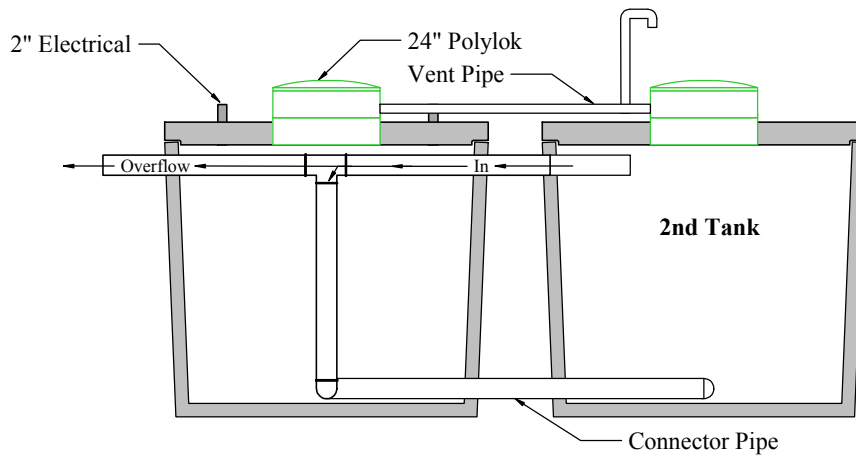

SIDE VIEW

END VIEW

2 Tank Connector
with Overflow

BODE'S PRECAST, INC.
144 RIVER RD. LYNDEN, WA. 98264
360-354-3912

DATE: 11-12-08

REV. NO.

DRAWN BY: RDH

DATE NEEDED: