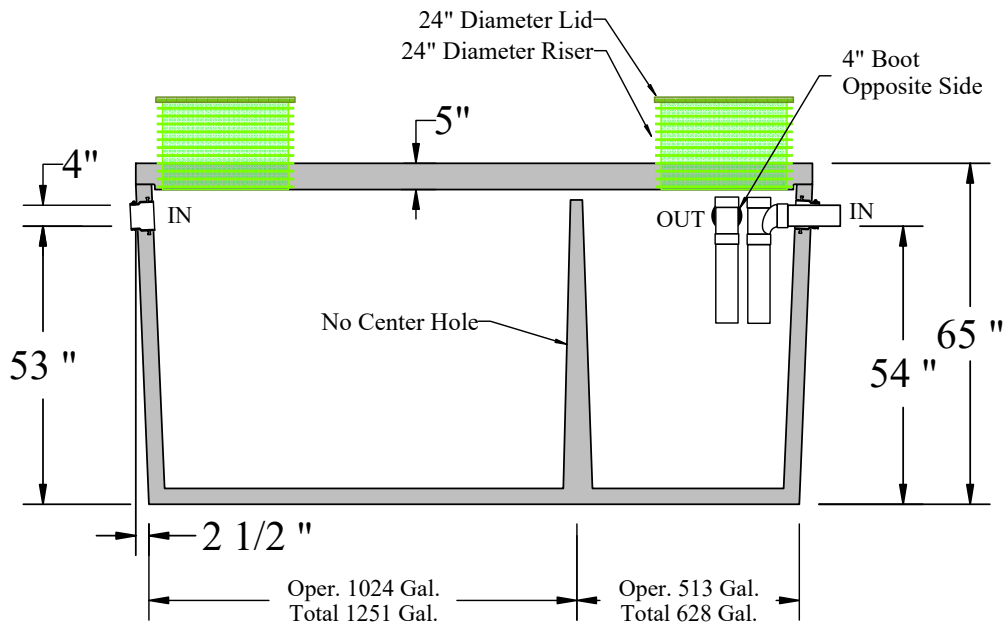

12980 lbs.

TOP VIEW

SIDE VIEW

BODE'S PRECAST, INC.
1861 East Pole Rd.
Everson, Wa. 98247
(360) 354-3912

1500 Gallon
Septic-Pump Combo - Right

Model Number: 1500SPC-R

Date Issued: March 2020