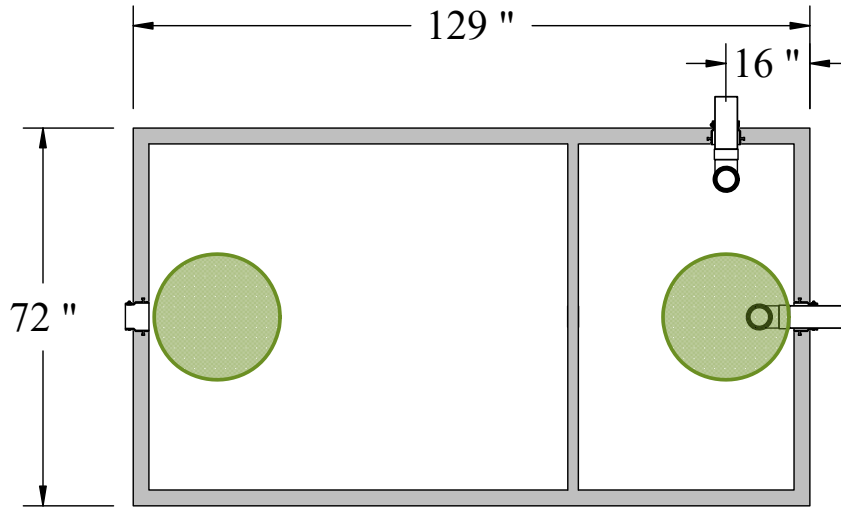

12980 lbs.

TOP VIEW

SIDE VIEW

BODE'S PRECAST, INC.
1861 East Pole Rd.
Everson, Wa. 98247
(360) 354-3912

1500 Gallon
Septic-Pump Combo - Right

Model Number: 1500SPC-R

Date Issued: March 2020