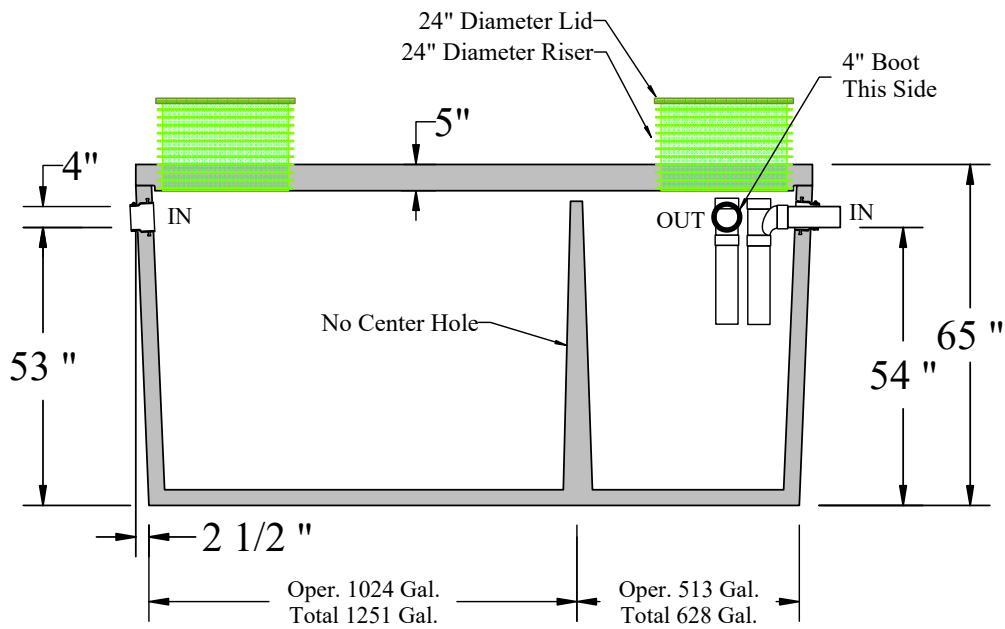

12980 lbs.

TOP VIEW

SIDE VIEW

BODE'S PRECAST, INC.
1861 East Pole Rd.
Everson, Wa. 98247
(360) 354-3912

1500 Gallon
Septic-Pump Combo - Left

Model Number: 1500SPC-L

Date Issued: March 2020