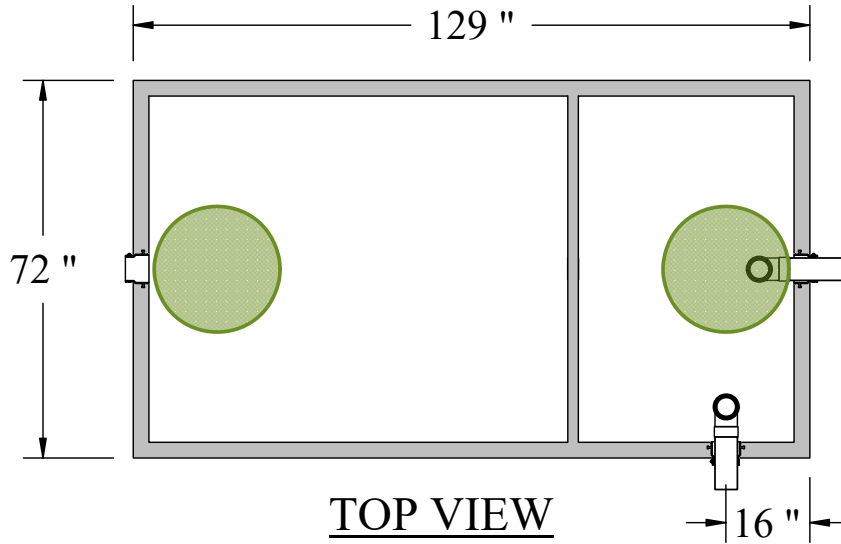

12980 lbs.

TOP VIEW

SIDE VIEW

BODE'S PRECAST, INC.
1861 East Pole Rd.
Everson, Wa. 98247
(360) 354-3912

1500 Gallon
Septic-Pump Combo - Left

Model Number: 1500SPC-L

Date Issued: March 2020