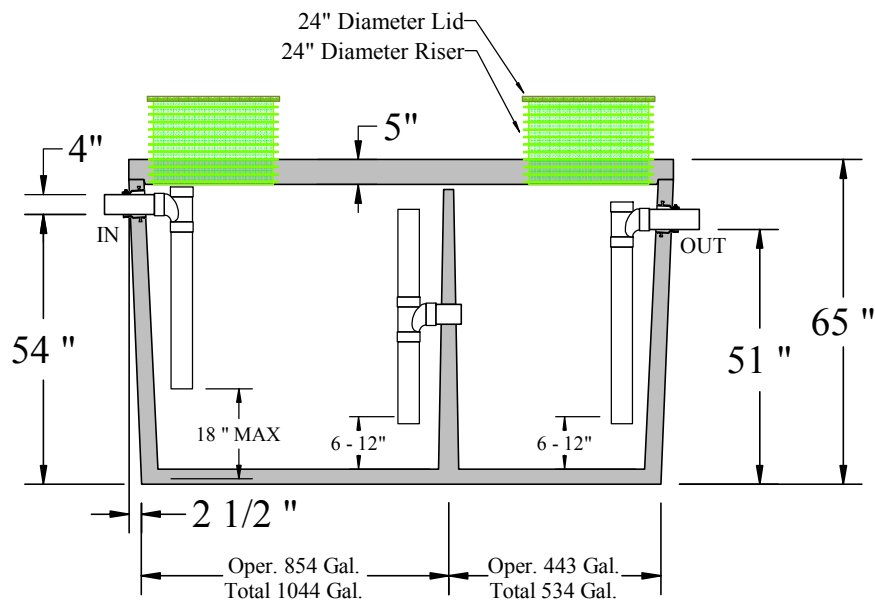

BODE'S
PRECAST CONCRETE

11700 lbs.

TOP VIEW

SIDE VIEW

BODE'S PRECAST, INC.
1861 East Pole Rd.
Everson, Wa. 98247
(360) 354-3912

1250 Gallon Grease Interceptor
2 Chamber

Model Number: G11250-2

Date Issued: November 2010