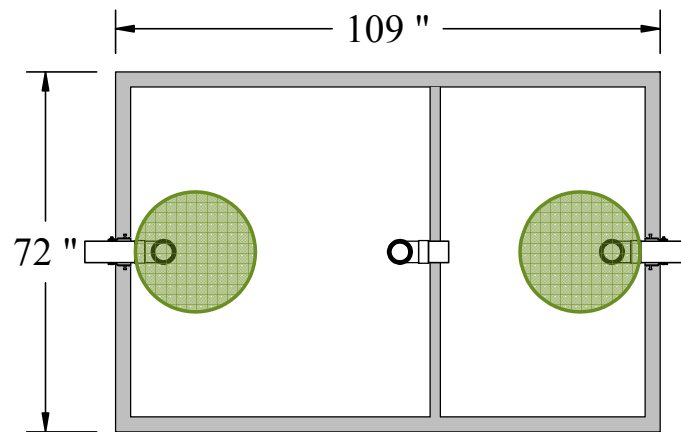

BODE'S
PRECAST CONCRETE

11700 lbs.

TOP VIEW

SIDE VIEW

BODE'S PRECAST, INC.
1861 East Pole Rd.
Everson, Wa. 98247
(360) 354-3912

1250 Gallon Grease Interceptor
2 Chamber

Model Number: G11250-2

Date Issued: November 2010