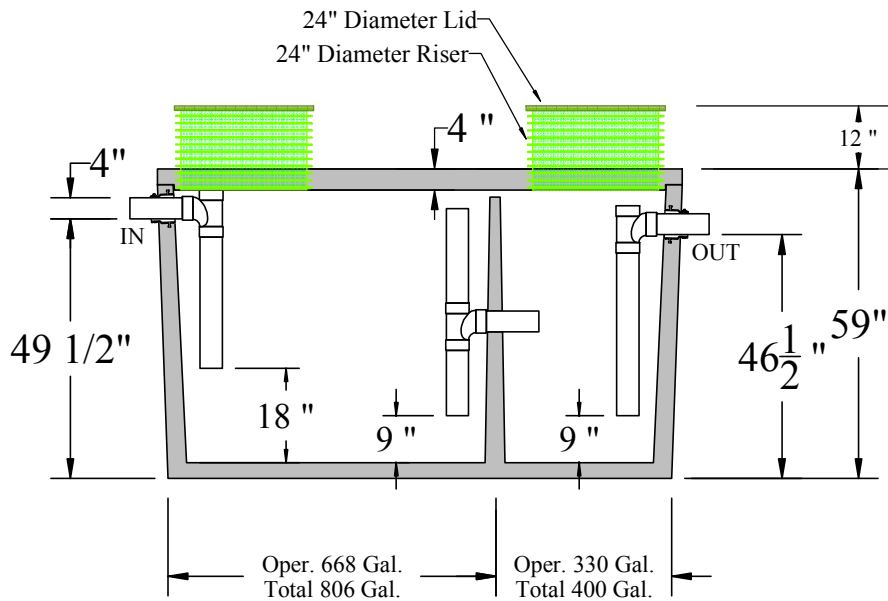

BODE'S
PRECAST CONCRETE

9200 lbs.

TOP VIEW

SIDE VIEW

BODE'S PRECAST, INC.
1861 East Pole Rd.
Everson, Wa. 98247
(360) 354-3912

1000 Gallon Grease Interceptor
2 Chamber

Model Number: GI1000-2

Date Issued: January 2013