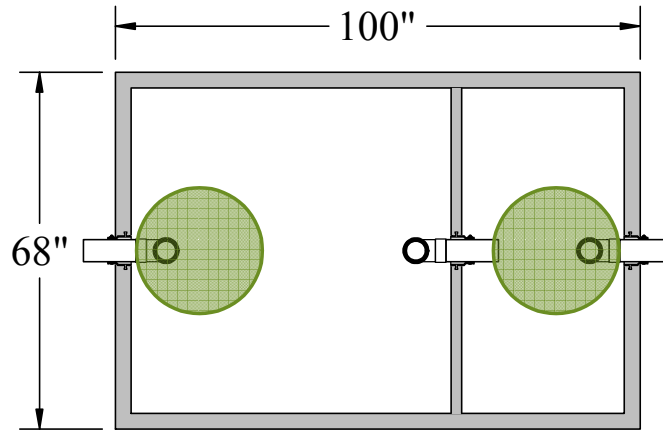

BODE'S
PRECAST CONCRETE

9200 lbs.

TOP VIEW

SIDE VIEW

BODE'S PRECAST, INC.
1861 East Pole Rd.
Everson, Wa. 98247
(360) 354-3912

1000 Gallon Grease Interceptor
2 Chamber

Model Number: GI1000-2

Date Issued: January 2013